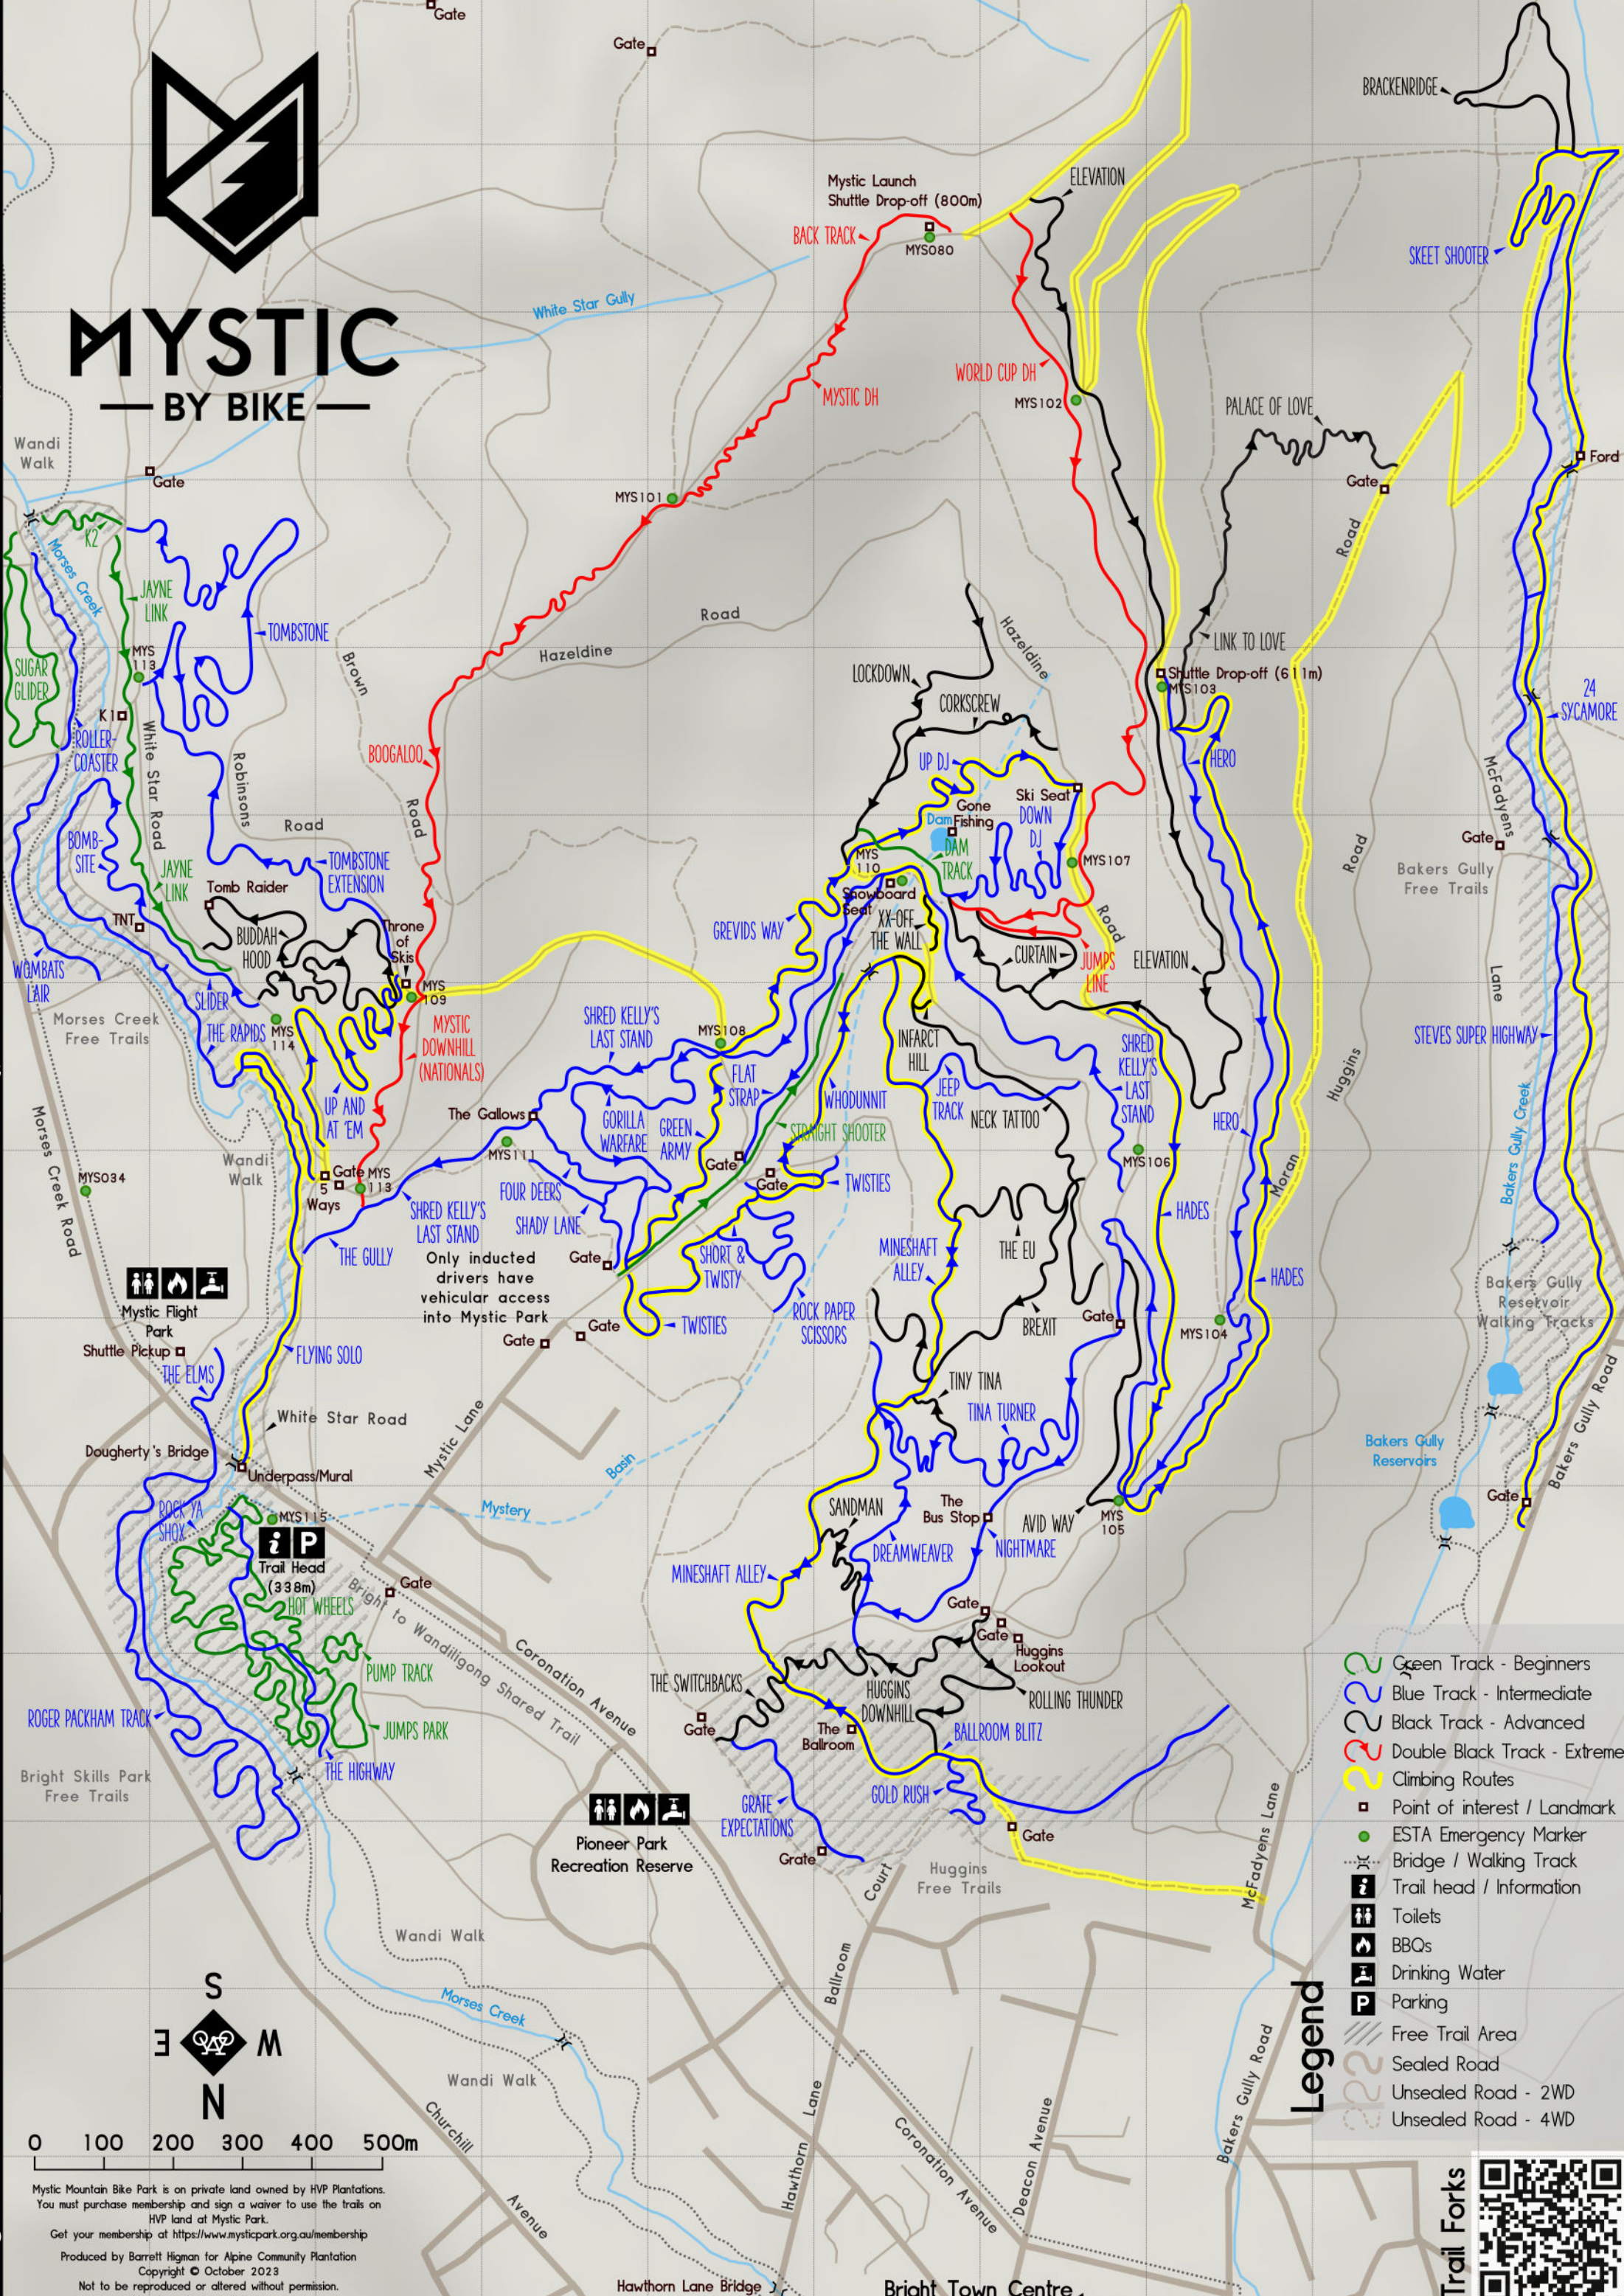

# MYSTIC

— BY BIKE —

- Legend**
- Green Track - Beginners
  - Blue Track - Intermediate
  - Black Track - Advanced
  - Double Black Track - Extreme
  - Climbing Routes
  - Point of interest / Landmark
  - ESTA Emergency Marker
  - Bridge / Walking Track
  - Trail head / Information
  - Toilets
  - BBQs
  - Drinking Water
  - Parking
  - Free Trail Area
  - Sealed Road
  - Unsealed Road - 2WD
  - Unsealed Road - 4WD

0 100 200 300 400 500m

Mystic Mountain Bike Park is on private land owned by HVP Plantations. You must purchase membership and sign a waiver to use the trails on HVP land at Mystic Park. Get your membership at <https://www.mysticpark.org.au/membership>

Produced by Barrett Hignam for Alpine Community Plantation  
Copyright © October 2023  
Not to be reproduced or altered without permission.  
Map icons by www.ftaticon.com